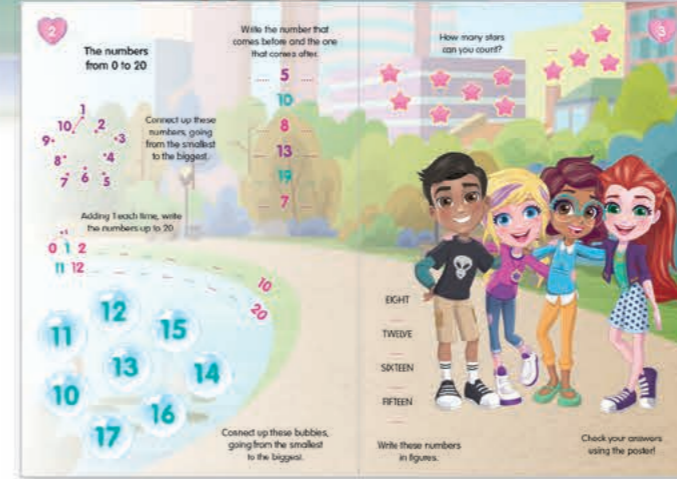

S0255

2 titles  
210 x 297 mm

16 pages  
wipe-clean  
+ poster + stickers

Delivery FEB 2025  
Material 01/08/2024

# Calculate with Polly Pocket

Stickers

Poster

Poster

- Wipe-clean pages
- Learn as if by magic!
- Addition & multiplication tables
- Mattel license

More info